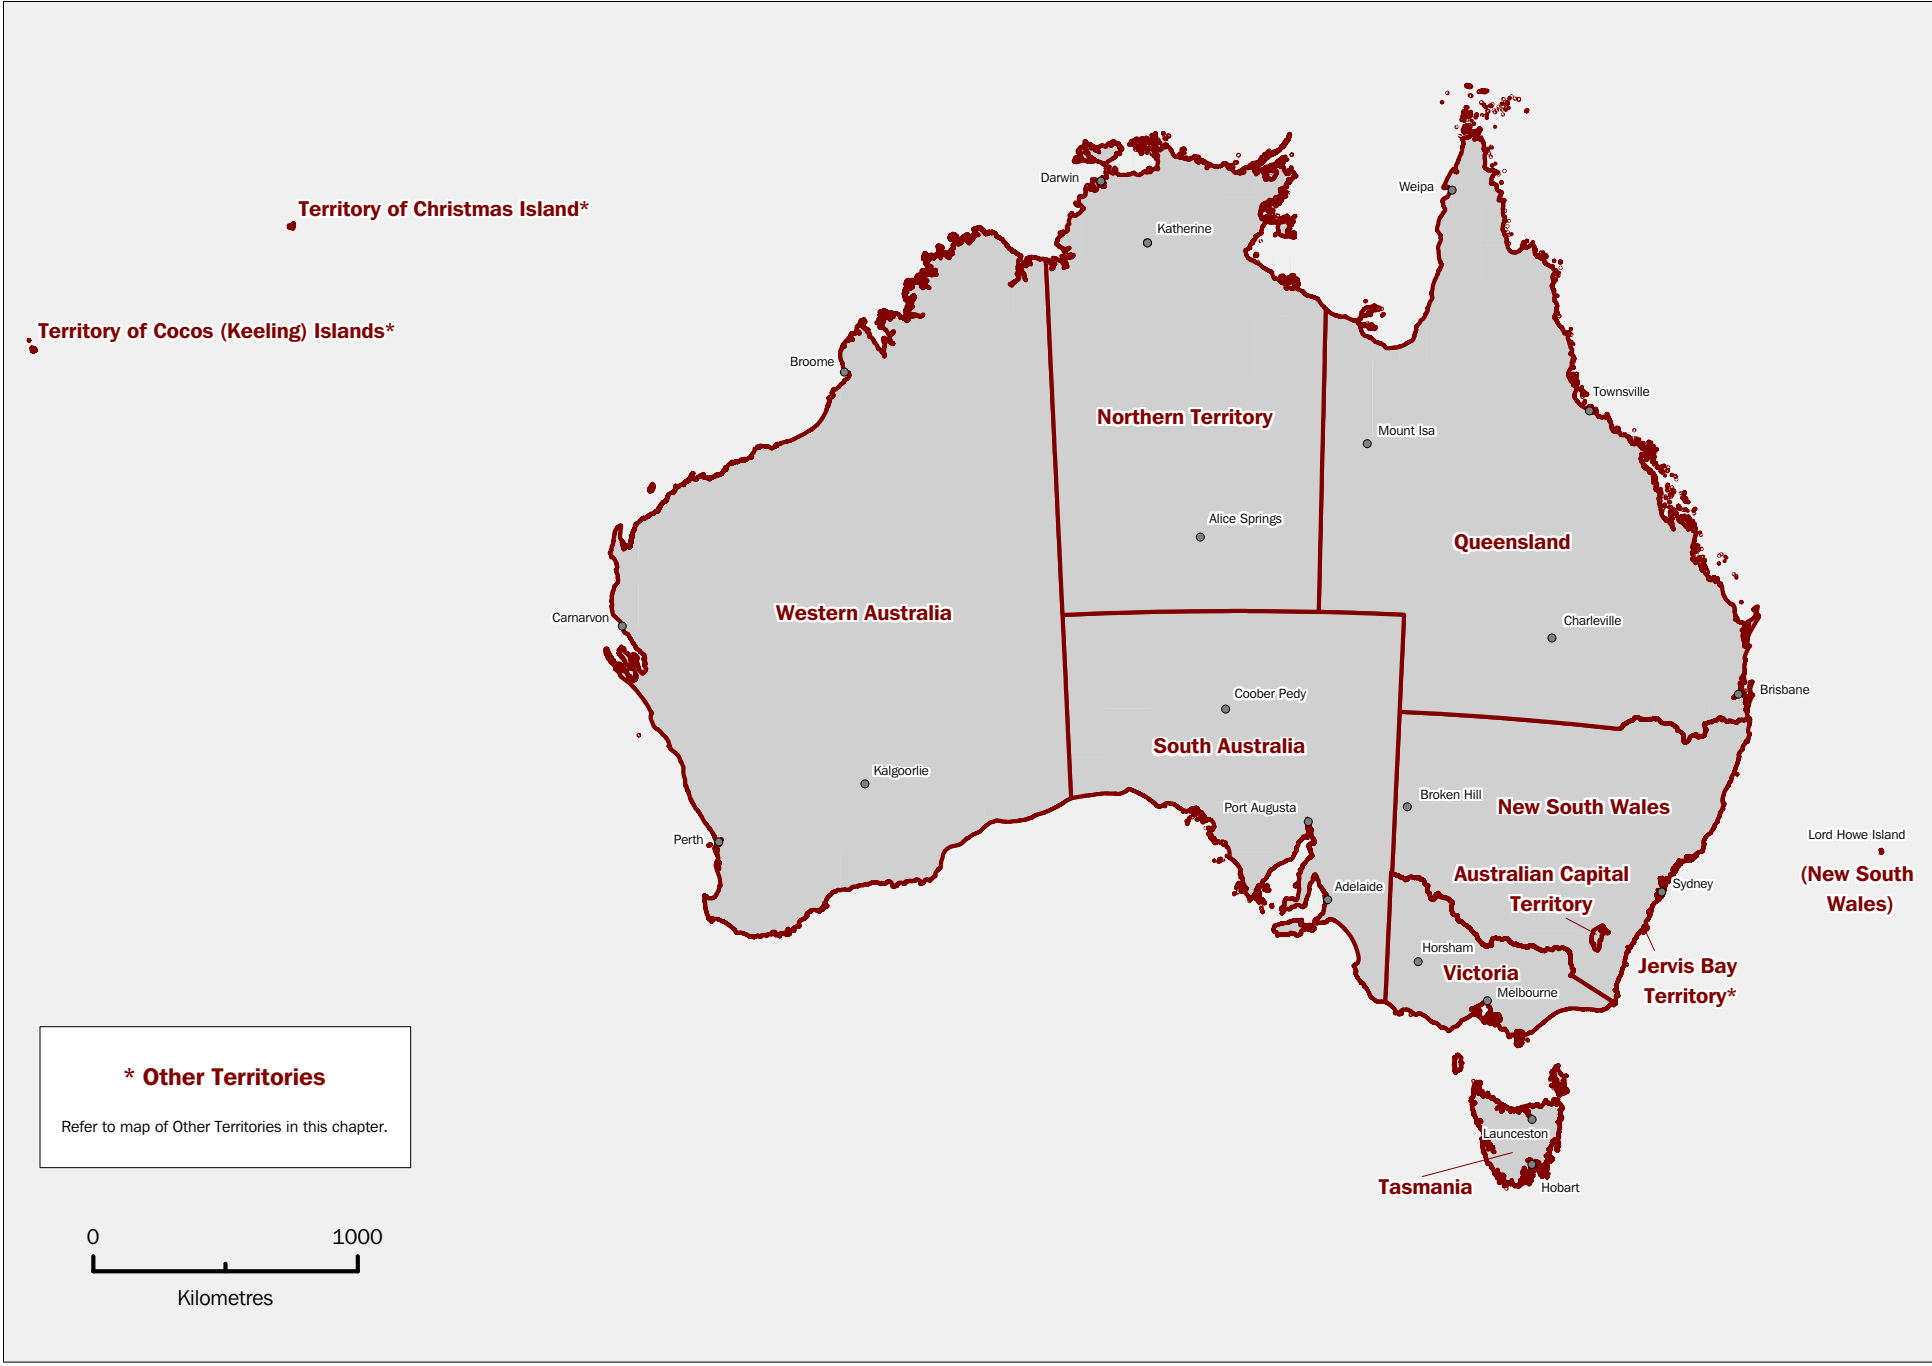

* Other Territories
Refer to map of Other Territories in this chapter.