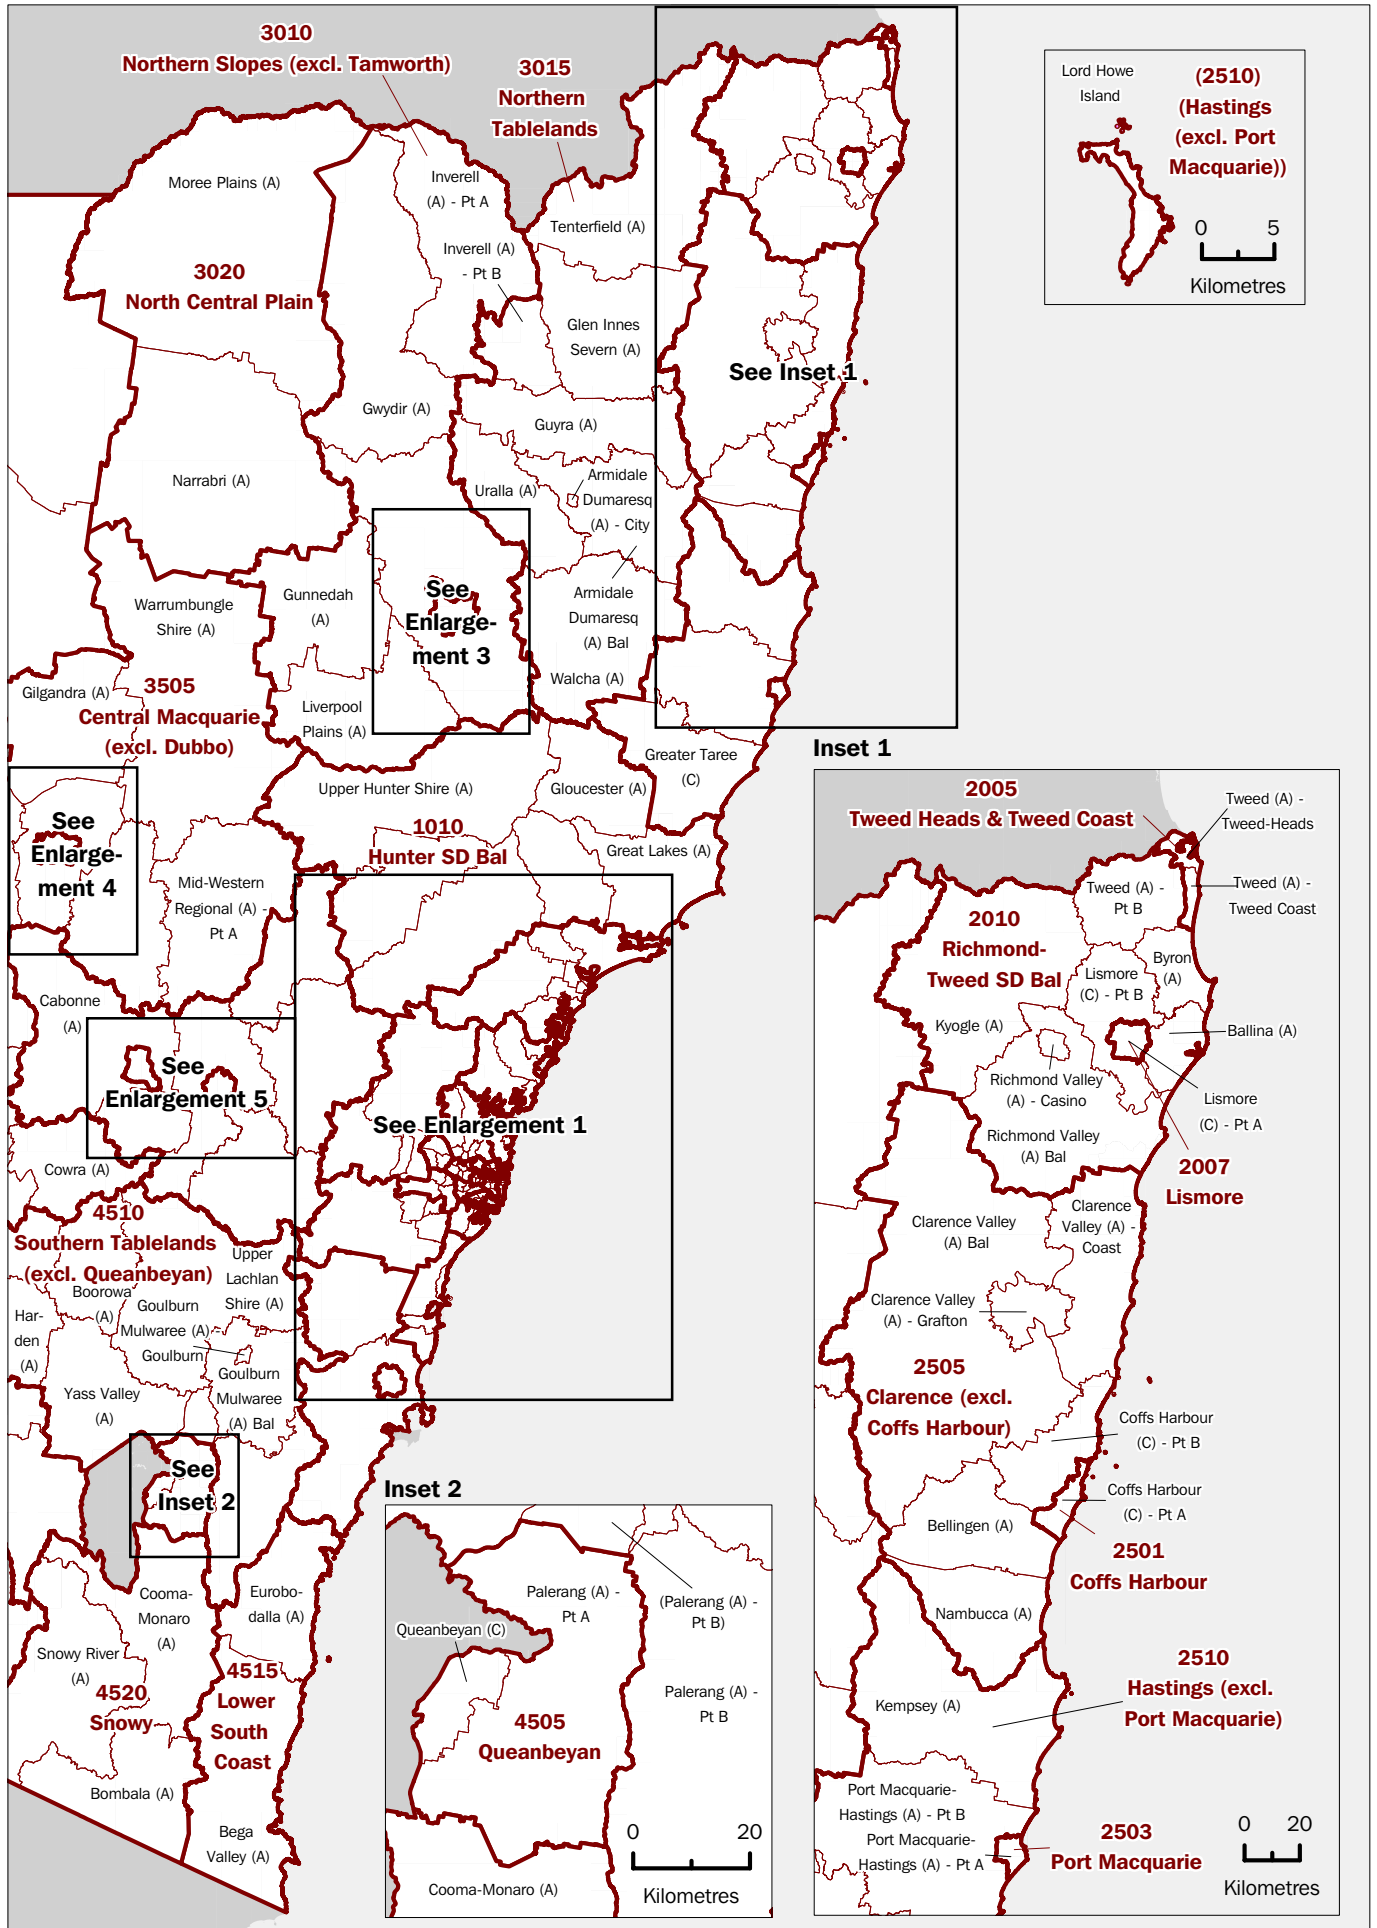

In all cases the ABS must be acknowledged as the source when reproducing or quoting any part of an ABS publication or other product.

Produced by the Australian Bureau of Statistics

INQUIRIES

- For further information about these and related statistics, contact the National Information and Referral Service on 1300 135 070 or Geography on Canberra (02) 6252 5888.

*** Other Territories**
Refer to map of Other Territories in this chapter.

Enlargement 3

Enlargement 4

Enlargement 5

FOR MORE INFORMATION . . .

INTERNET **www.abs.gov.au** the ABS website is the best place for data from our publications and information about the ABS.